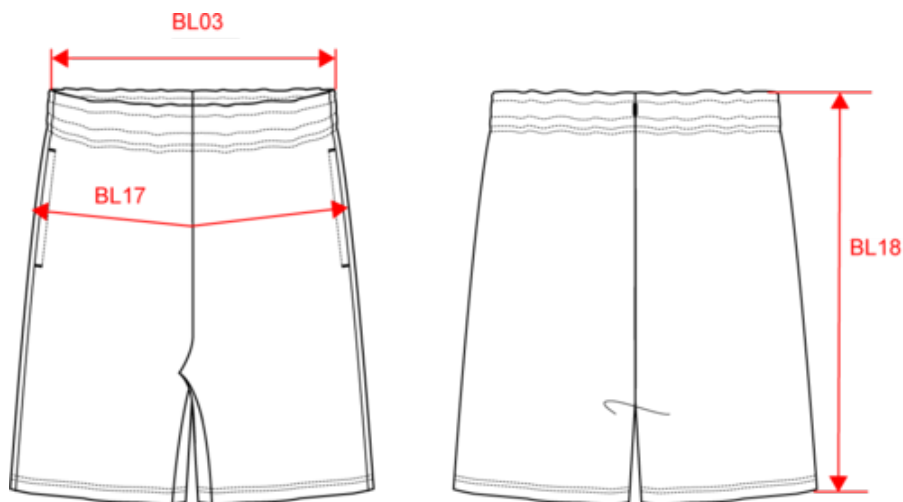

85% cotton / 15% polyester. Made from 85% organic cotton and 15% recycled polyester post-consumer. Brushed 3-yarn fleece with LSF (Low Shrinkage Fleece). Enzyme-washed. Straight fit. 2 Italian side pockets. Elasticated waistband with flat drawstring. Twin needle finish at hem. No brand label, only size tag for easy decoration access. Certified STANDARD 100 by OEKO-TEX® CQ1007/7, IFTH.

K7026

Men's eco-friendly fleece bermuda shorts

Dimensions (cm)

Measurements in cm	S	M	L	XL	XXL	3XL	4XL
BL03 - 1/2 elasticated waist width relaxed (front over back)	36.00	38.00	40.00	43.00	46.00	49.00	52.00
BM05 - Inseam length	21.00	21.00	21.00	0.00	0.00	0.00	0.00
BM18 - Side length (waistband included)	45.50	46.25	47.00	47.75	48.50	49.25	50.00
BL17 - 1/2 hip width (measured parallel to waistband)	48.00	51.00	54.00	57.00	60.00	63.00	66.00